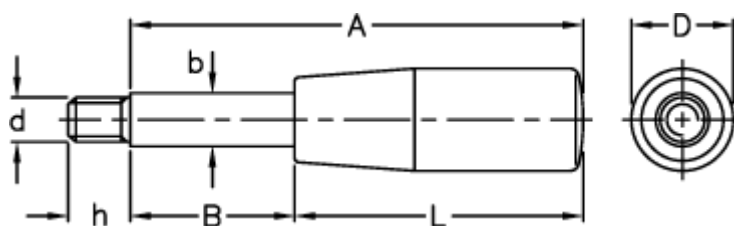

Article number: 2304003401

Description: E+G Lever arm
BL.366/8x65

Measures

A = 65

b = 8

B = 37

D = 14

d 6g = M6

h = 8

L = 28